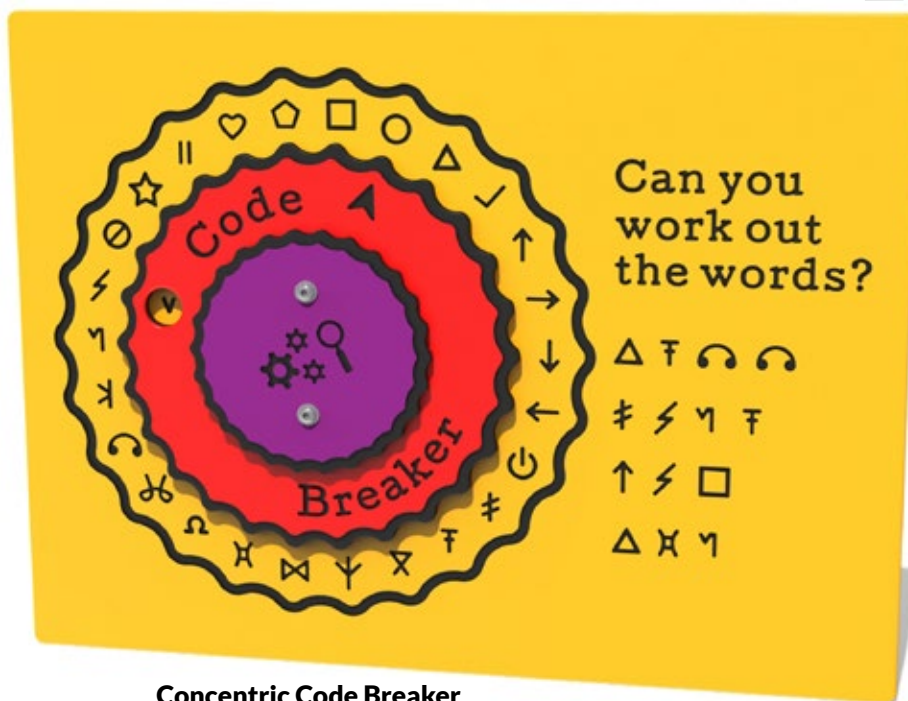

**XDeco**

**Underwater Scene**

Spot the sea creatures through this underwater porthole. Available with either a clear or mirrored dome.

# Educational Play Panels

Educational Play Panels are made from high quality HDPE and allow children to have lots of fun while learning essential skills. They are perfect for the playground as they are hard-wearing, long lasting and low maintenance.

**Concentric Code Breaker**

Spin the red disc to reveal the letters and break the code.

**Clockwork**

Rotate the handles to control the 'hours' and 'minutes' hands to tell the time.

**What Time is it?**

Rotate the minute and hour hand discs to tell the time. High contrast colours for easy reading.