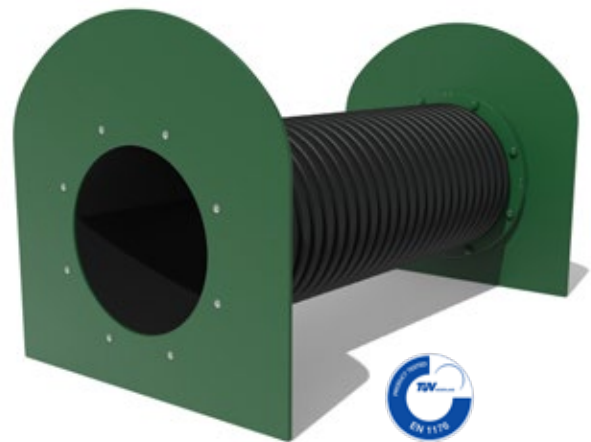

Underground Tunnel with 1200x1200mm Entry Panels

Available as standard in 1.2m, 1.5m, 1.8m and 2m lengths.