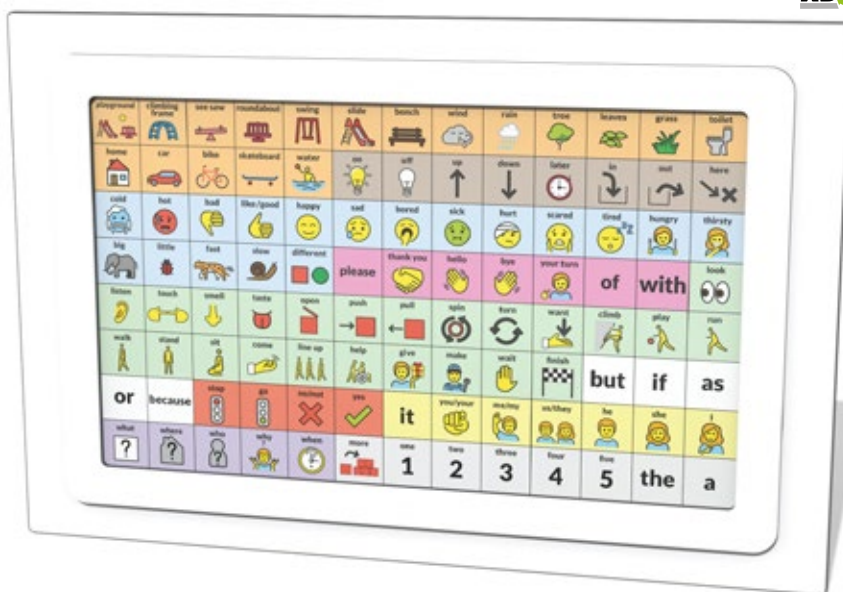

## Starburst

Look through the coloured windows to experience the world in a new way. Also casts coloured shadows.

# Inclusive Play Panels

Our Inclusive Play Panels are carefully considered to help support children of all abilities to play and learn together. They are focused around communication using a variety of high contrast colours and tactile engraving to aid those with visual impairments. Symbols and colour coding assist non verbal children to convey thoughts and feelings, as well as bold hand graphics to help teach children and adults basic sign language.