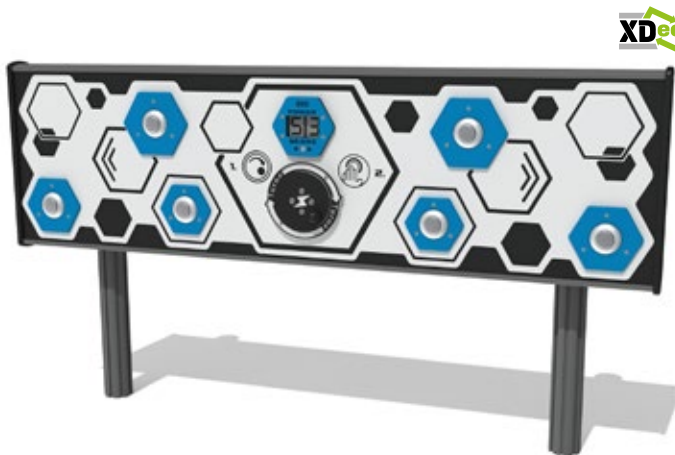

RotoGen Hex Reactions Station

High-efficiency human-powered energy, large scale reactions station with 6 high visibility LED light sensors and LCD power and score display. Accessible design supports low-demand social play.