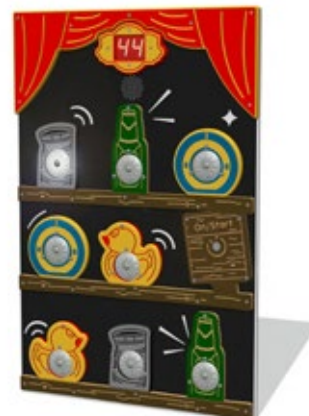

PlayTronic Fairground Sideshow Reactions Game

A reactions game with fun sounds and LED score display.