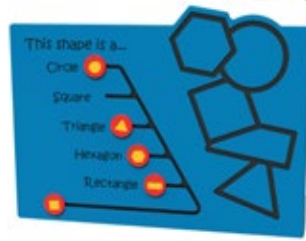

This Shape Sliders

Move each shape counter to its corresponding name.