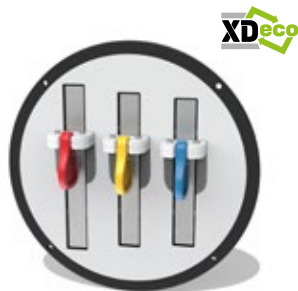

Flat Cam Chimes Circular Musical Insert

Tap the cams to play the 3 tuned flat chimes.