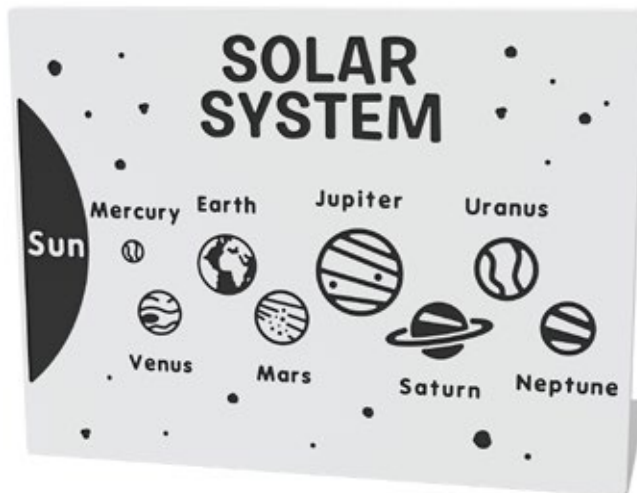

**How Tall are You - Dragon**

Stand next to the Dragon to measure your height with your friends. Who is the tallest?

**How Tall are You - Lighthouse**

Quickly measure yourself before the tide comes in. Choose from a range of different colours.

**How Tall are You - Tree**

Stand against the tree to measure your height with your friends.

**How Tall am I**

Educational wall height chart, up to 1.6m height scale. A fun way to measure each other.

# Science Play Panels

Learn about how things work and your environment with our wide range of Science Play Panels. Perfect for part of an outdoor science lesson or just playtime investigation. Each panel is hard-wearing, long lasting and low maintenance.

## Spinning Spiral

Fun and engaging optical illusion which demonstrates how the brain can be tricked.