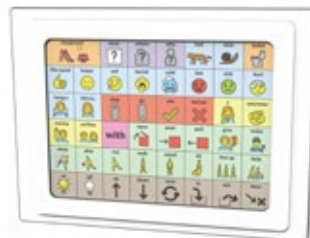

Playground Communication

A more compact and concise version of the panel above with 47 colour coded symbols.

XDeco