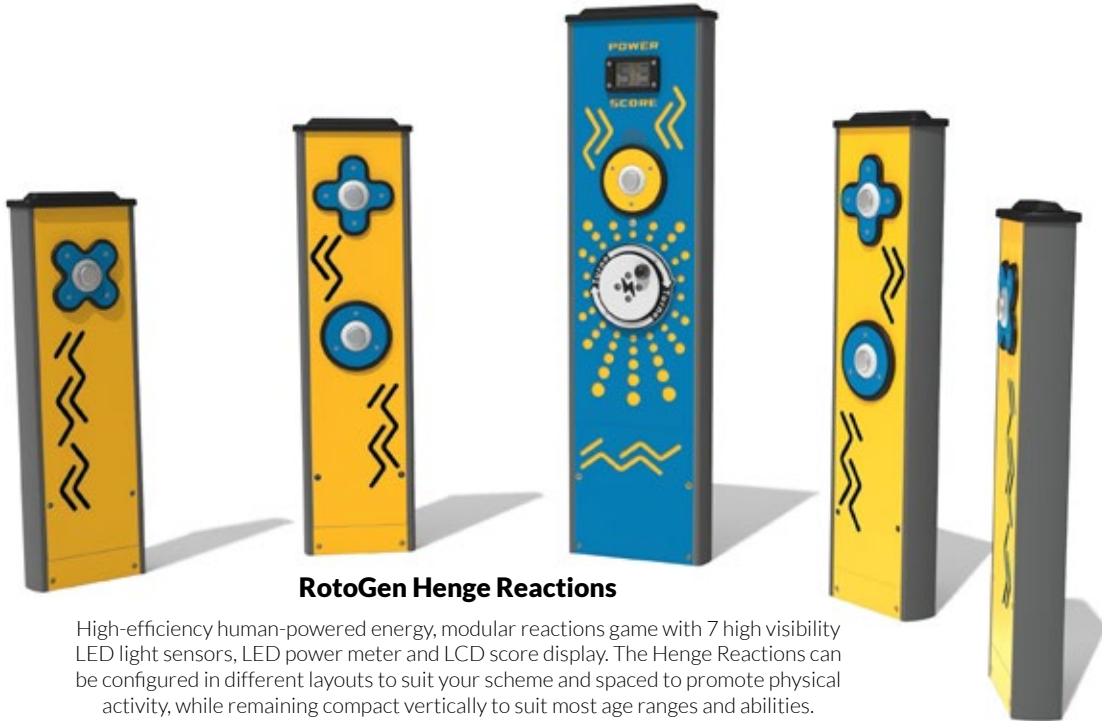

RotoGen Agility

Competitive and engaging electronic activities to get children moving, featuring our RotoGen human-powered energy system. All agility products are wheelchair accessible as they are compact and can be configured in different layouts.

RotoGen Henge Reactions

High-efficiency human-powered energy, modular reactions game with 7 high visibility LED light sensors, LED power meter and LCD score display. The Henge Reactions can be configured in different layouts to suit your scheme and spaced to promote physical activity, while remaining compact vertically to suit most age ranges and abilities.

ELECTRONICS