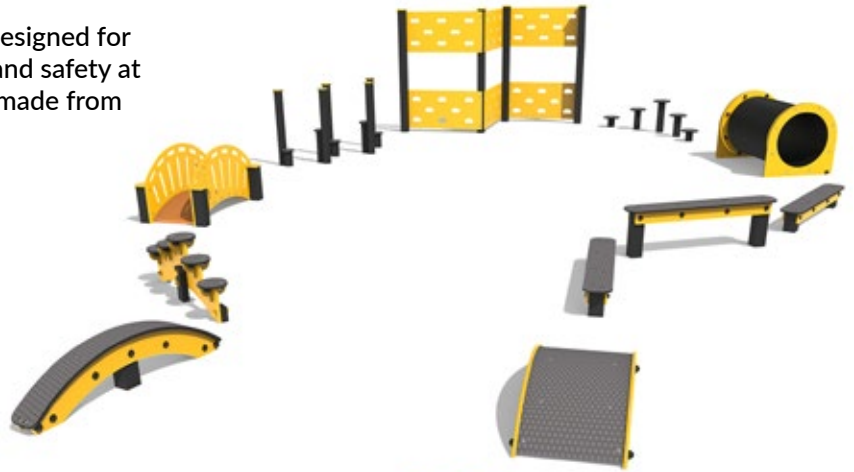

Fun Trail Sets

Our low level Fun Trail products have been designed for young children, with child-friendly surfaces and safety at the core of their design. These products are made from durable HDPE so are very low maintenance.

ecoPOSTS
RECYCLED PLASTIC

POLYDEKeco
SLIP-RESISTANT

Fun Trail Set 1

Twelve piece low level Fun Trail set with easy modules designed for younger children.