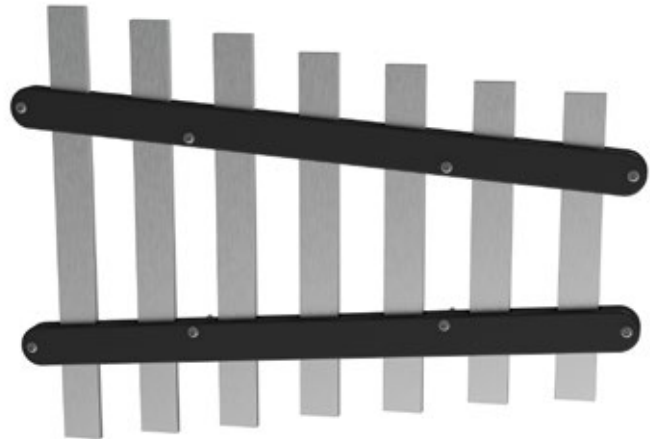

Musical Components

A great and economical way to add music to your existing panels or products, with a huge range of chimes and fixing methods to meet your needs.

38mm Flat Chimes (7) with Mounting Strips

Full set of 38mm 7 Pentatonic Flat Chimes CDEGACD that are mounted using 2 simple strips of HDPE. Set of 5 also available.