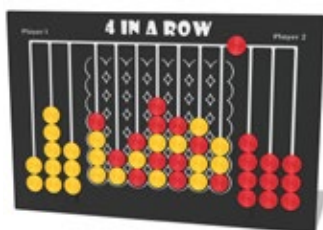

Giant 4 in a Row

48 movable red and yellow sliding counters. A large scale game which is fun and entertaining for children. Panel size 1200 x 800mm.