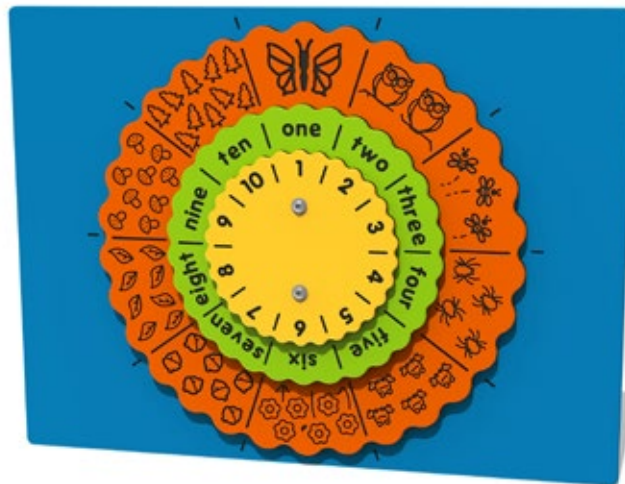

Numeracy Play Panels

Have fun with numbers with our range of hard-wearing and durable HDPE educational panels. Where the environment requires a long term solution our playground panels are made to last.

Concentric Counting

Turn the discs to align the numbers, symbols and words.