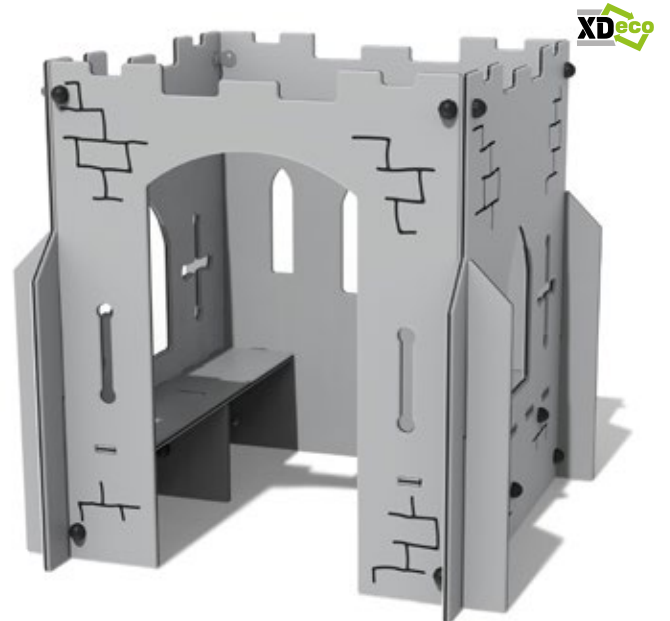

Imaginative Play Castle

Free-standing design with seating, windows, arrow slots and castellation. Great for medieval role play.