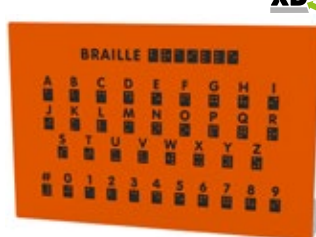

### Hello Braille

Raised Braille dots in rectangular surrounds help beginners feel their way around the letters.

XDeco

### Hello Sign Language - BSL

Engraved tactile panel with either British or American sign language symbols for the word "HELLO".

XDeco