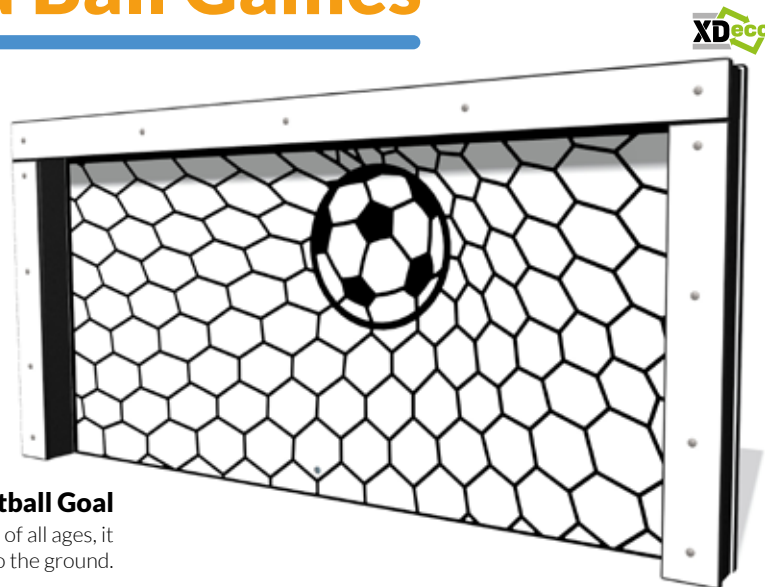

Wall Targets and Ball Games

Ball games have always been popular in playgrounds and are a great way to increase physical activity, promote fitness, well-being, coordination and team play amongst children.

Football Goal

How many goals will you score? Designed to appeal to children of all ages, it can either be wall mounted or installed into the ground.