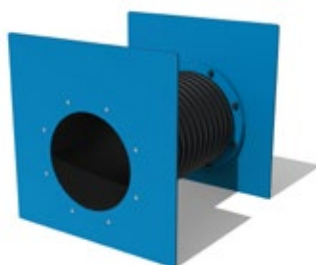

Plain Tunnel

A fun addition to any playground, the crawl through tunnel can be the centre of playtime games. Available in four standard sizes or made to measure to fit your own structures.