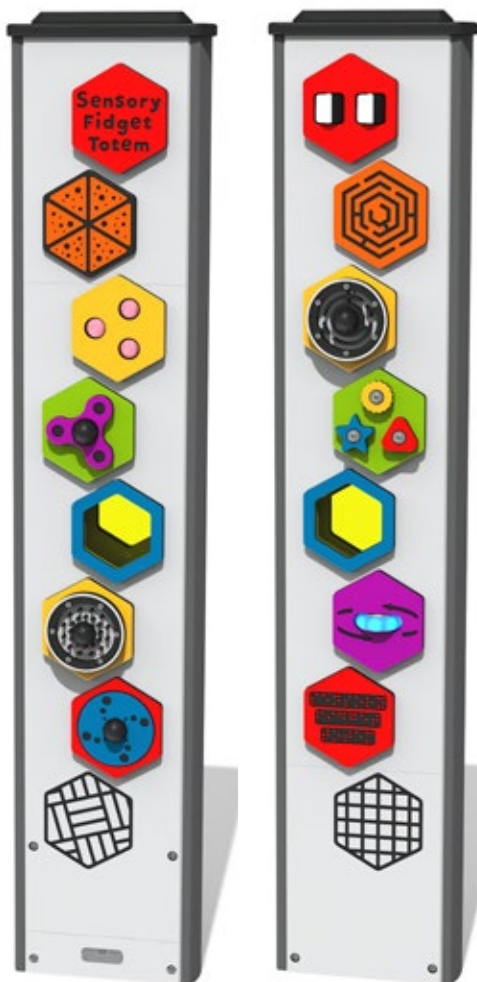

## Sensory Fidget Totem

Compact totem with multiple elements that engage the touch, sight and sound senses to focus inquisitive fingers and minds.

New

XDeco

New

XDeco

XDeco

XDeco