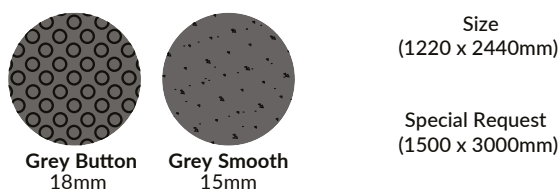

POLYDEKeco - Recycled Panel with Rubber Top