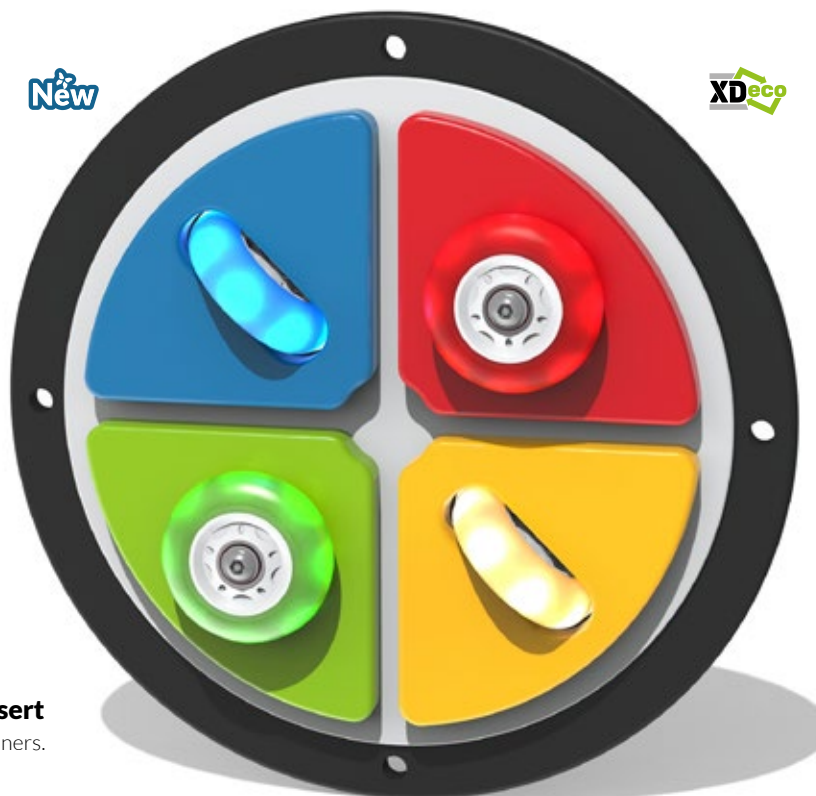

Mini Circular Inserts

Designed with flexibility in mind, all Mini Circular Inserts are 350mm in diameter and simple to install into your own panels and structures. They feature identical fixing hole positions, allowing you to seamlessly switch between sensory, musical, and game-based activities.

Create points of fun and focus in any play space to keep inquisitive minds and fingers engaged. They are an excellent way to add play value even in the smallest areas and enhance inclusivity, while offering activities that promote fine motor control and sensory experiences.

Mini Sparkle Spinner Segments Insert

Create illuminating light by spinning the motion spinners.