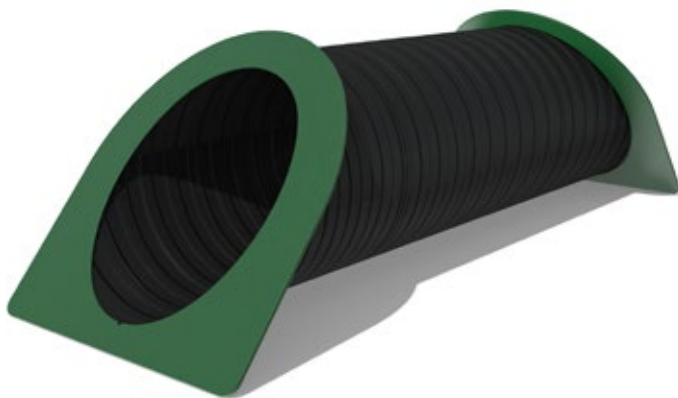

Underground Tunnel with Angled Entry Panels

Available in 3m and 6m lengths.